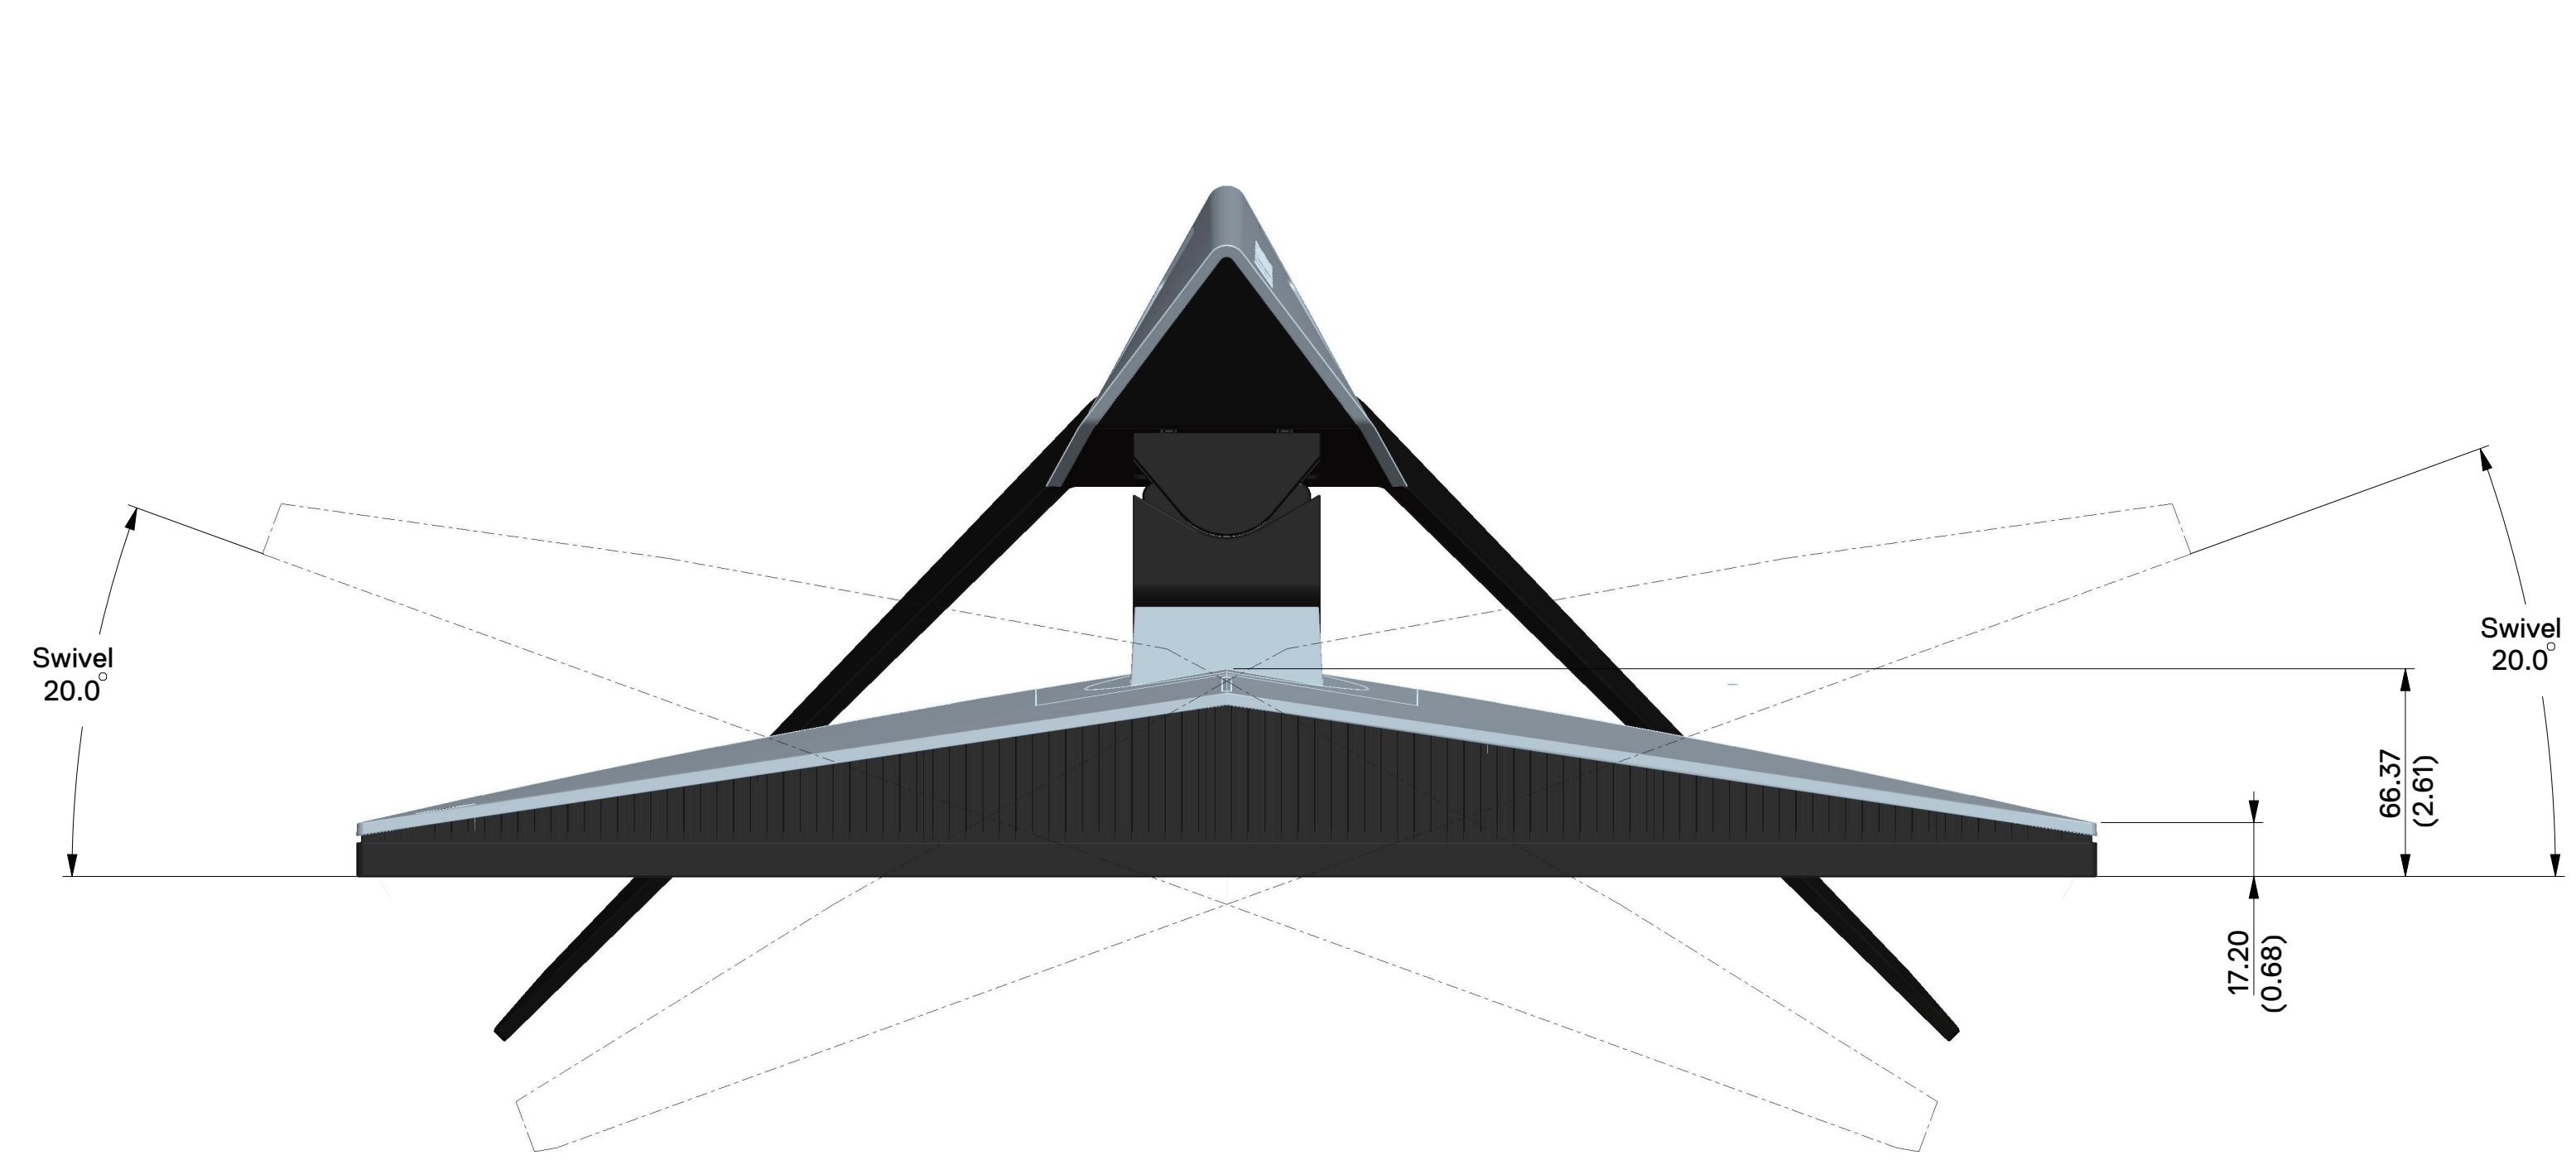

AW2518H Outline Dimension

Nominal Dimension
Unit : mm

Back View of Monitor without stand