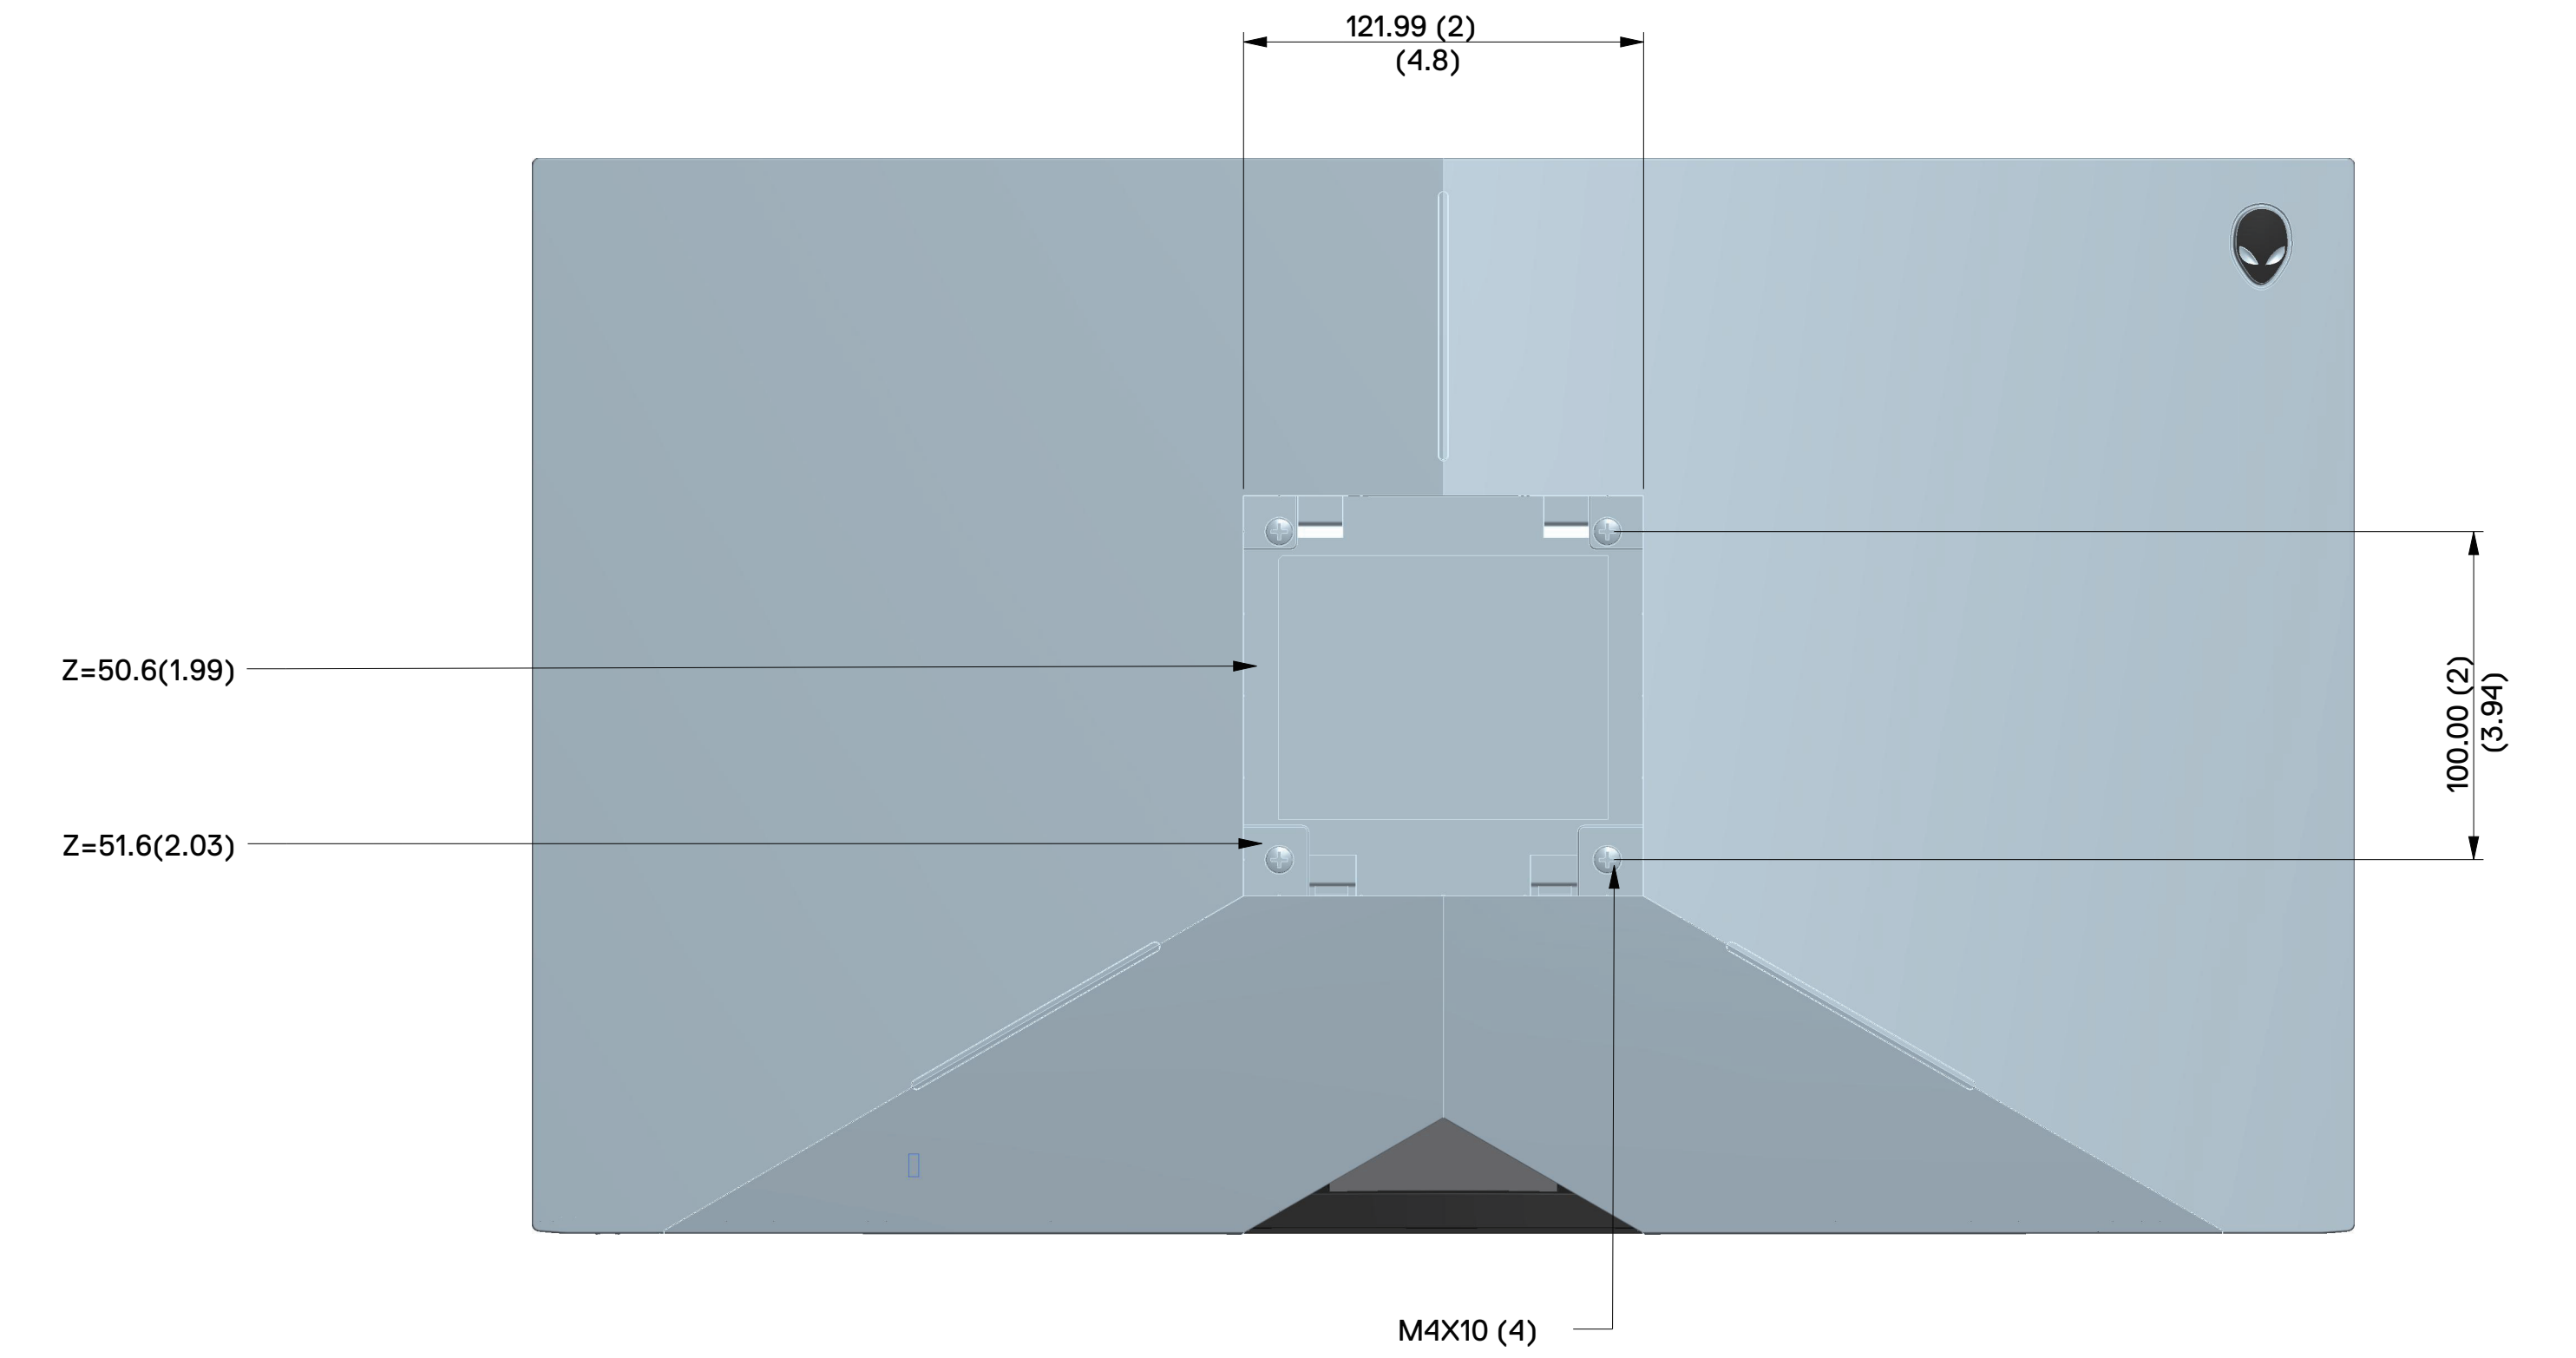

AW2518H Outline Dimension

Nominal Dimension
Unit : mm

Back View of Monitor without stand